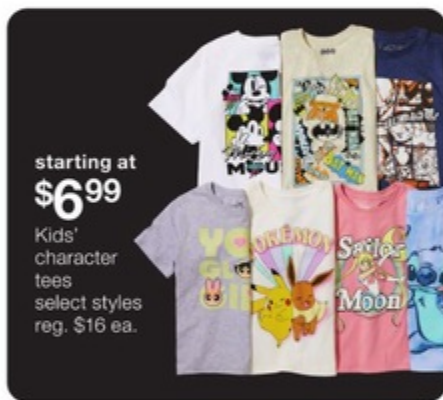

starting at **\$9.99**

Kids' Thereabouts jeans or jeggings select styles | reg. \$30-\$38

starting at **\$9.99** ea.

Xersion fleece select styles

Levi's

Kids' Levi's® clothing select styles reg. \$17-\$78 Additional offers and coupons do not apply to Levi's®.

50% OFF select styles

Kids' Champion activewear select styles Excluded from coupons.

Champion

Valid 11/22-11/28.

\$5.99 ea.

Kids' Thereabouts graphic tees

select styles reg. \$12 ea.

starting at **\$6.99**