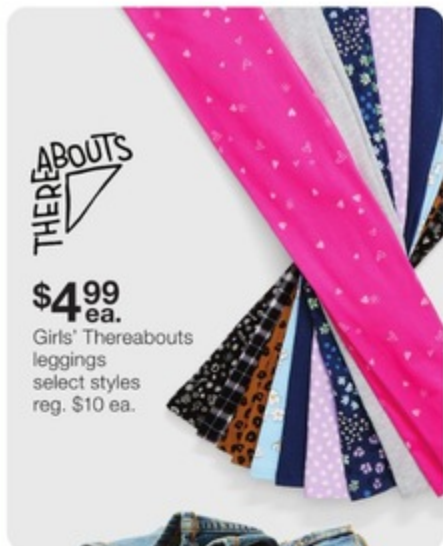

up to
60% OFF
Carter's clothing
348-7766
reg. \$12-\$48

carter's

starting at
\$14.99

Toddlers' & kids'
coats or jackets
select styles

60% OFF

Kids' pajamas &
robes
select styles
reg. \$22-\$48

starting at
\$11.99

Toddlers' or kids' sleep gift sets
select styles

Boys' Thereabouts joggers reg. \$22 ea.

\$9.99 ea.

select styles

Kids' Thereabouts thermal or ribbed tops reg. \$18 ea.

THEREABOUTS

\$4.99 ea.

Girls' Thereabouts leggings select styles reg. \$10 ea.