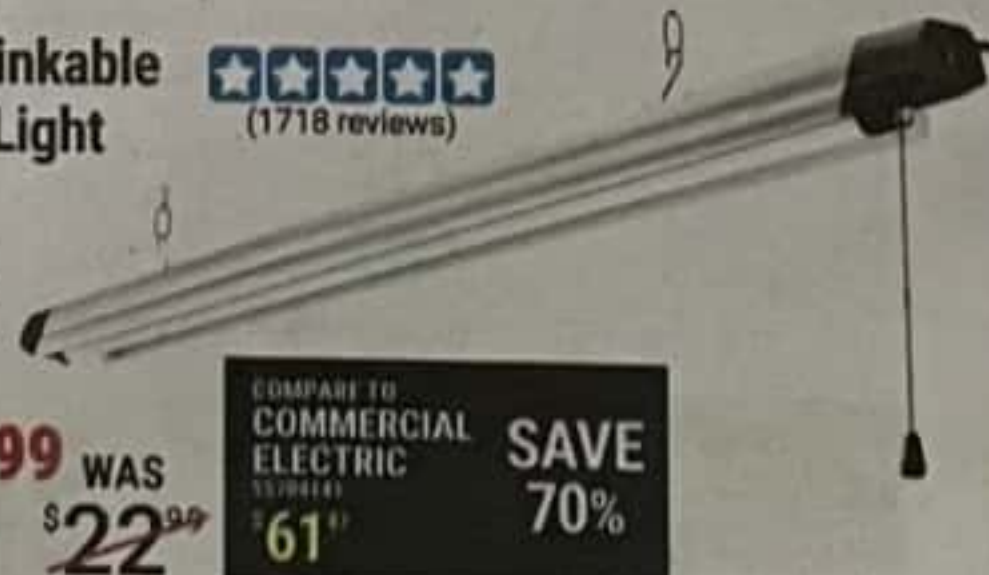

BRAUN

5500 Lumen, 4 ft. Linkable LED Hanging Shop Light

ITEM 59506

- Link up to eight lights

21% OFF **$17⁹⁹** WAS ~~$22⁹⁹~~ **SAVE 21%**
COMPARE TO COMMERCIAL ELECTRIC 55794143 $61⁹⁹

AMES

12:1 Infrared Laser Thermometer

ITEM 63985