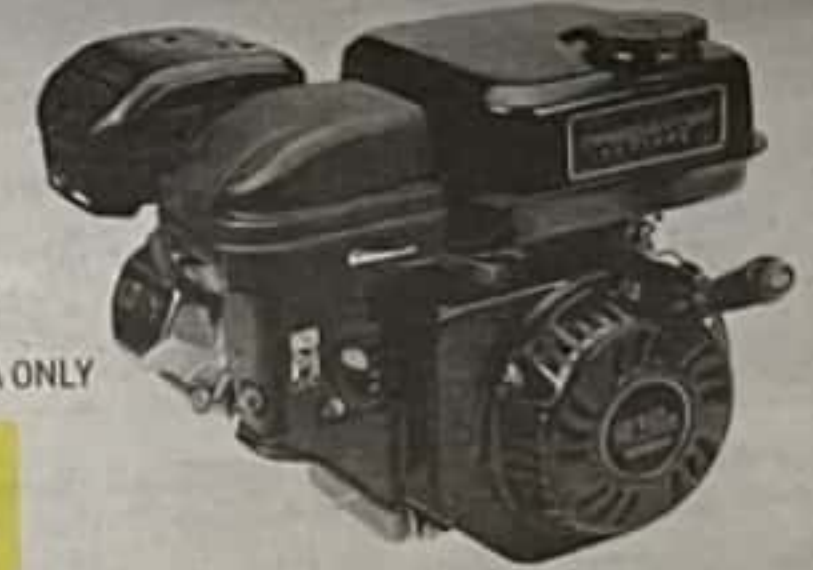

ITEM 69730  
ITEM 69727  
CALIFORNIA ONLY

**\$50 OFF**

**\$99<sup>99</sup>** WAS \$149<sup>99</sup>

COMPARE TO HONDA GR2000X2 **SAVE \$399**  
\$499<sup>99</sup>

**94** WAS ~~129~~ **SAVE 601**  
COMPARE TO SNAP-ON **SAVE 601**  
ITEM 70482